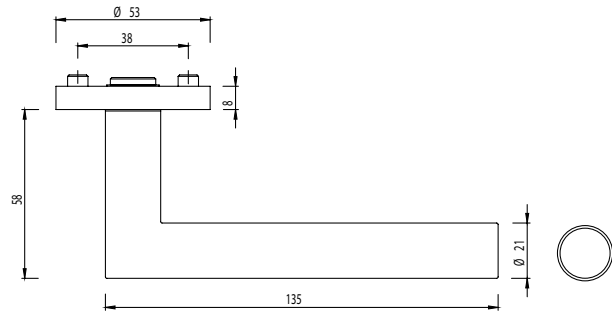

LUCIA PROFESSIONAL

Edelstahl matt

Rundrosetten Professional Line, 8 mm Bauhöhe
Schraub-Rosettengarnituren der Klasse 4 nach DIN EN 1906, Drücker fest drehbar auf der Unterkonstruktion gelagert mit Hochhaltefeder, Verschraubung unsichtbar, Schnellmontagesystem, wartungsfreies SLIDE-PERFECT Gleitlager, untenliegende Madenschraube mit Schraubensicherung, Resistodur Unterkonstruktion aus Edelstahl.

Round roses Professional Line, 8 mm height
Screw rose set class 4 DIN EN 1906 certified, handle fixed-turnable mounted on the ground rose with retaining spring, invisible screwing, quick mounting system, maintenance free SLIDE-PERFECT bearing, scrub screw from below with screw saver, RESISTODUR Ground rose made of stainless steel.

Kurz- und Langschild-garnituren Professional Line, 8 mm Bauhöhe
Gleiche Qualitätsmerkmale wie Klasse 4 Schraubrosetten, Abdeckungen Edelstahl geklippt, Unterkonstruktion Stahl.

Short- and long plate sets Professional Line, 8 mm height
Same quality features as class 4 screw rose set, stainless steel covers clipped, steel substructure.

Ovalrosetten, 14 mm Bauhöhe
Drücker fest drehbar auf Stahl-Unterkonstruktion gelagert, Verschraubung unsichtbar, Rosetten-abdeckung Edelstahl, Hochhaltefeder, Madenschraube untenliegend mit Schraubensicherung

Oval rose, 14 mm height
handle fixed-turnable mounted on the ground rose with retaining spring, invisible screwing, scrub screw from below with screw saver, Ground rose made of steel

Feuerschutz nach DIN 18273
Die mit FS gekennzeichneten Garnituren sind in einer nach DIN 18273 geprüften Ausführung erhältlich.

Fireproofed DIN 18273
The fittings marked with „Fireproofed“ are certified in DIN 18273.

Position	Klassifikationsschlüssel entsprechend EN 1906							
	1	2	3	4	5	6	7	8
	Benutzungs-kategorie	Prüfzyklen-dauerhaftigkeit	Türmasse	Feuer-beständigkeit	Sicherheit	Korrosions-beständigkeit	Einbruch-sicherheit	Ausführungsart
Klasse 4	4	7	---	B*	0	4	0	B

LUCIA Schraub
Ausführungen: Kl 4 / FS (Vierkant 9 mm)
Schlüsselrosetten: BB, PZ, WC, Blind, PZ FS

LUCIA screw rose
Options: Kl 4 / FP (Spindle 9 mm)
Roses: BB,PZ, WC, Blind, PZ FP

LUCIA WG mit Knopf R2
Ausführungen: Kl 4 / FS (Vierkant 9 mm)
Schlüsselrosetten: PZ, PZ FS

LUCIA WG with knob R2
Options: Kl 4 / FP (Spindle 9 mm)
Roses: PZ, PZ FP

LUCIA Panik Drücker
Ausführungen: FS (Vierkant 9 mm)
Schlüsselrosetten: PZ FS

LUCIA panic handle
Options: FP (Spindle 9 mm)
Roses: PZ FP

LUCIA WG Panik mit Knopf R2
Ausführungen: FS (Vierkant 9 mm)
Schlüsselrosetten: PZ FS

LUCIA WG panic with knob R2
Options: FP (Spindle 9 mm)
Roses: PZ FP

Ovale Rosette Panik Drücker
Ausführungen: FS (Vierkant 9 mm)
Schlüsselrosetten: PZ FS

Ovale Rose Panic Handle
Options: FP (Spindle 9 mm)
Roses: PZ FP

Panik WG mit Knopf R1
Ausführungen: FS (Vierkant 9 mm)
Schlüsselrosetten: PZ FS

Panic Entrance Set with Knob R1
Options: FP (Spindle 9 mm)
Roses: PZ FP

Ovale Rosette gekröpfter Drücker
Ausführungen: FS (Vierkant 9 mm)
Schlüsselrosetten: PZ FS