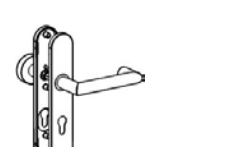

Langschild WG Panik mit Knopf R2
Ausführungen: FS (Vierkant 9 mm)
Schlüsselbohrungen: PZ FS

Long plate panic entrance set with knob R2
Options: FP (Spindle 9 mm)
Key hole: PZ FP