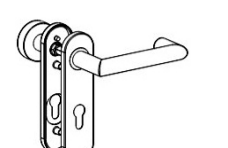

Kurzschild WG Panik mit Knopf R2
Ausführungen: FS (Vierkant 9 mm)
Schlüsselbohrungen: PZ FS

Short plate panic entrance set with knob R2
Options: FP (Spindle 9 mm), Key hole: PZ FP